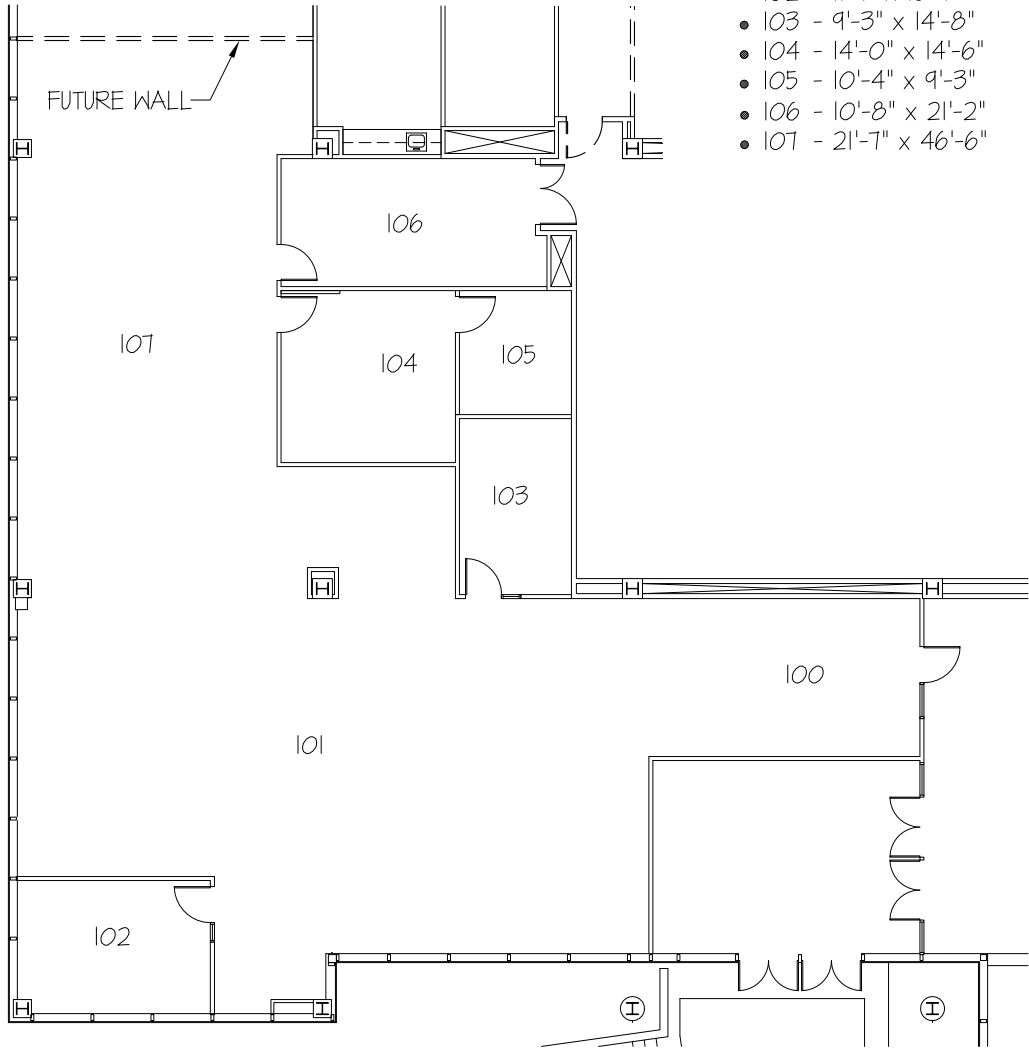

SUITE 100N:

- 4,658 SQ. FT.

APPROX. ROOM SIZES:

- 100 - 13'-2" x 22'-7"
- 101 - 29'-7" x 52'-7"
- 102 - 11'-1" x 16'-1"
- 103 - 9'-3" x 14'-8"
- 104 - 14'-0" x 14'-6"
- 105 - 10'-4" x 9'-3"
- 106 - 10'-8" x 21'-2"
- 107 - 21'-7" x 46'-6"

Whitesell

3000 Midlantic Drive, Suite 200, Mount Laurel, NJ 08054
 Phone: (856) 764-2600 Web: www.whitesellco.com

UNIT No. SUITE 100N	DATE: 01/31/24	SCALE: 1/16" = 1'-0"
------------------------	-------------------	-------------------------